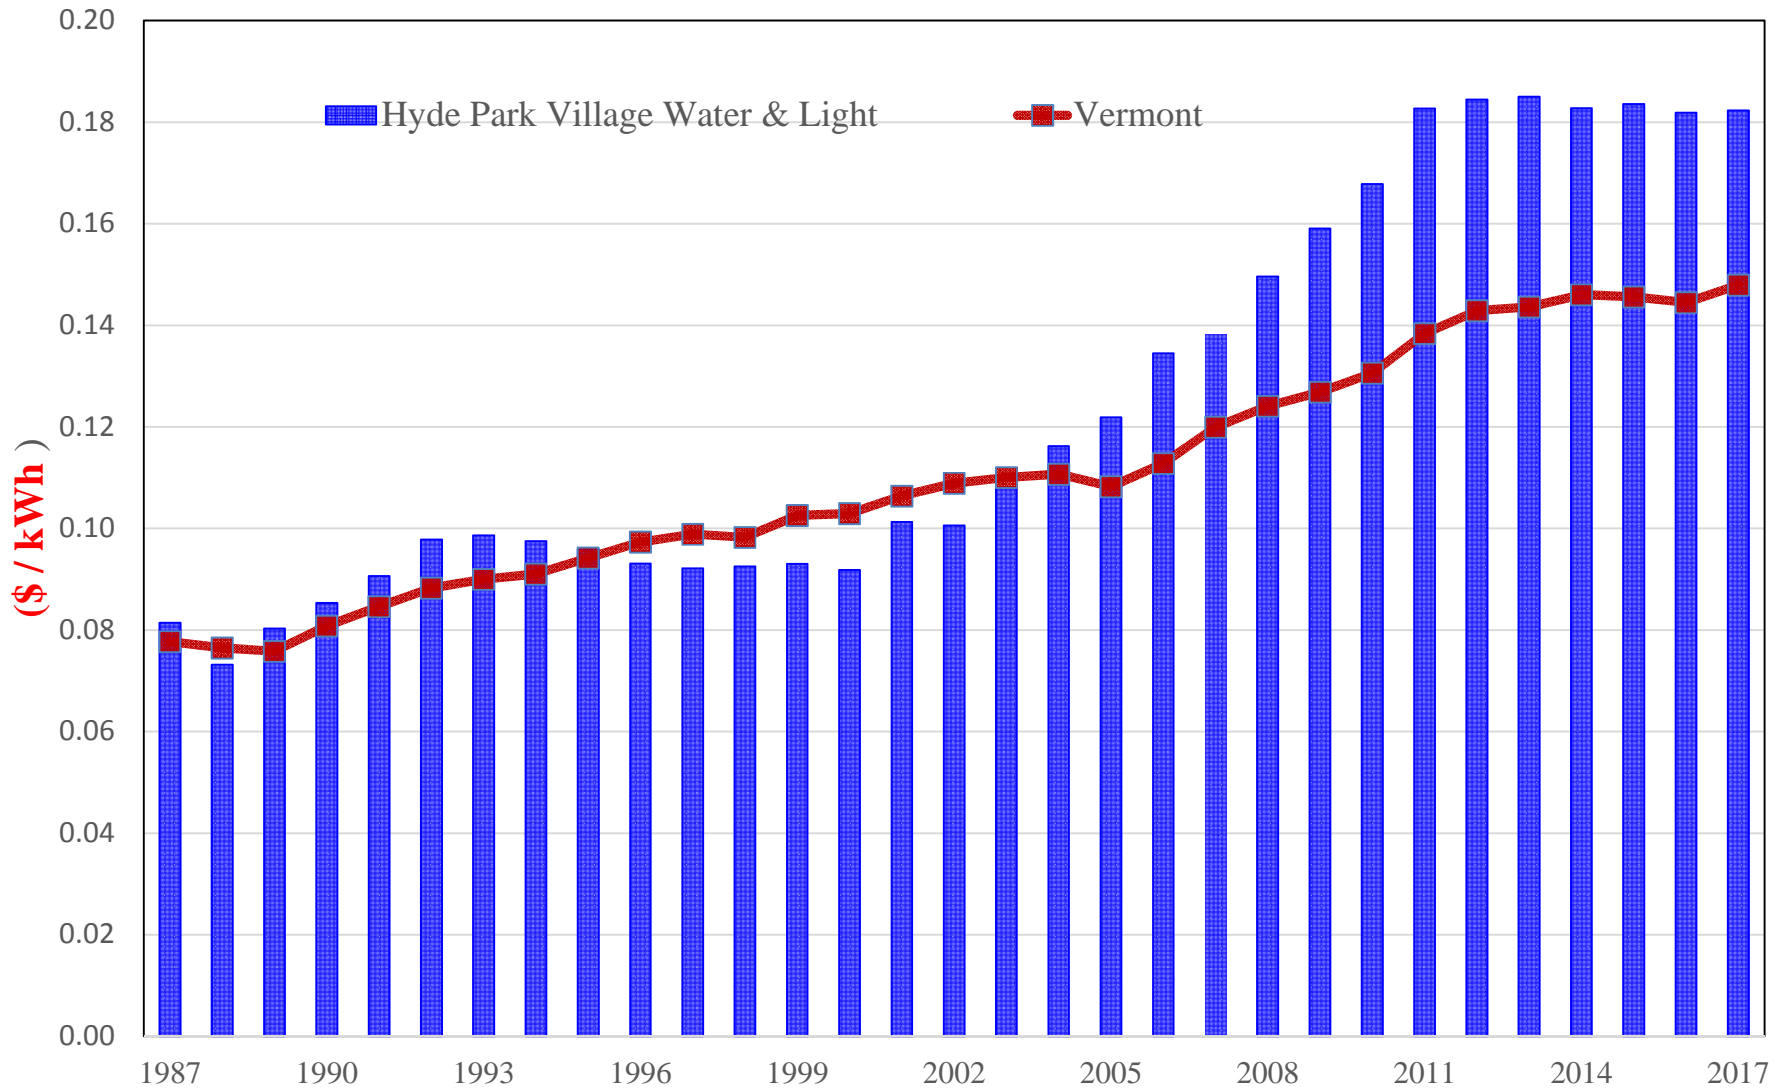

Average Utility Rates -All Customers (\$/kWh)

Average Residential Rates (\$/kWh)